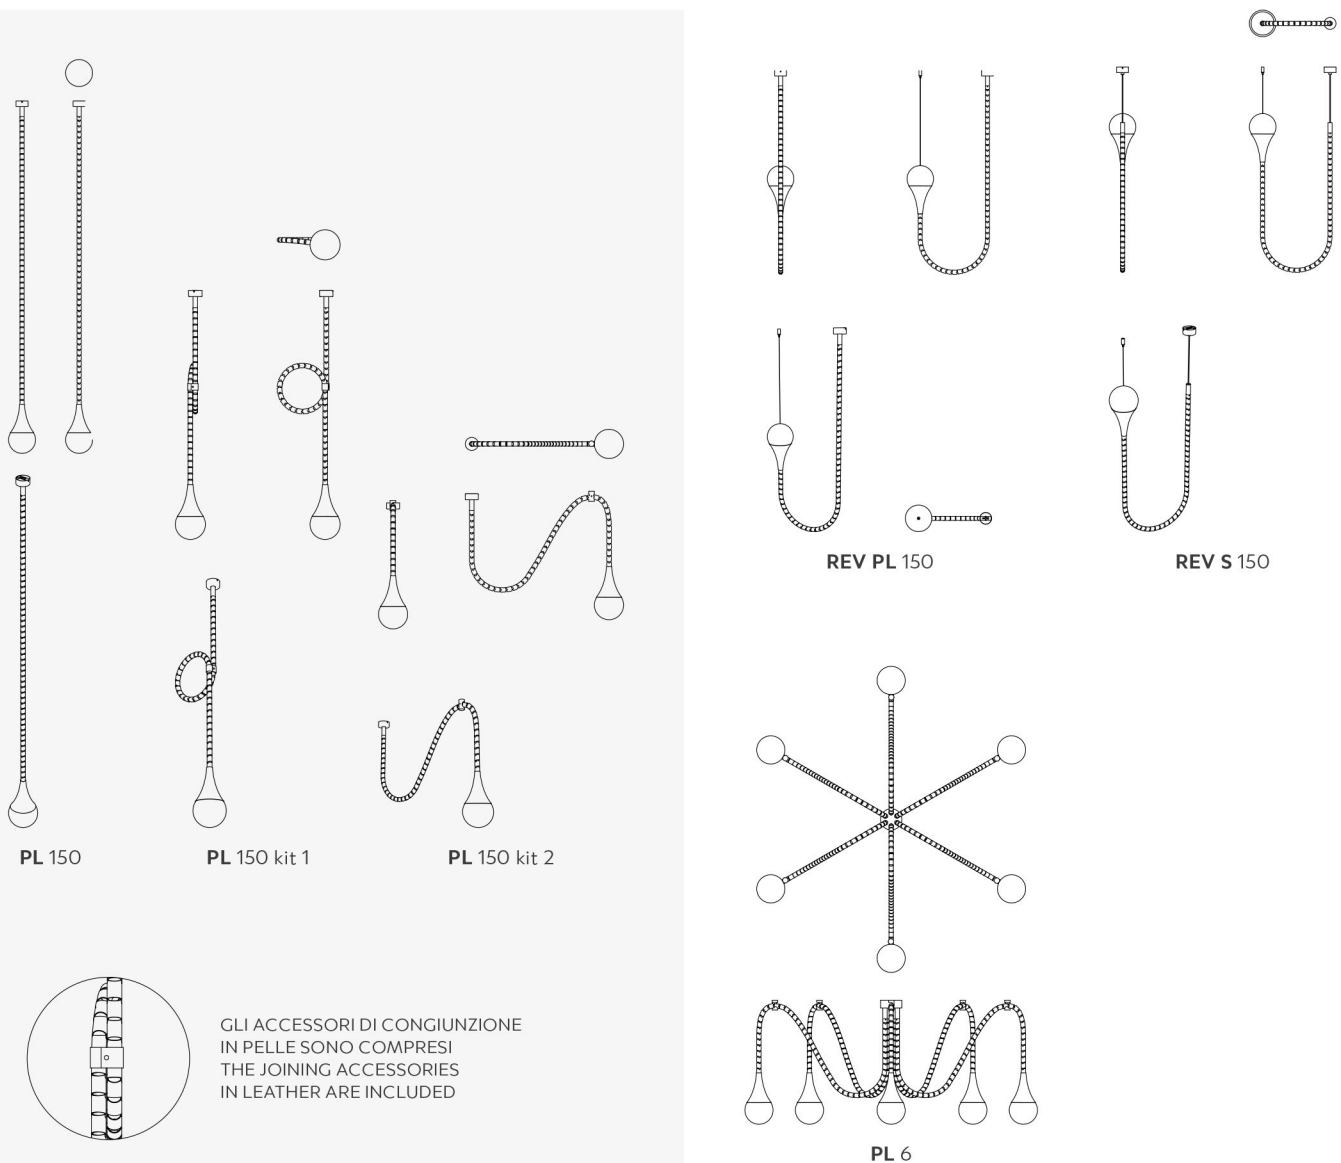

ART. / CODE

NOTE

DIMENSIONS cm.

BULB

ART. / CODE	NOTE	DIMENSIONS cm.	BULB
PL150 057.07.015	.08 / .35 .14 / .35 .10 / .35 .35 / .35	L.175 glass Ø13,5 cm	1xE14 LED
REV PL150 057.07.025	.08 / .35 .14 / .35 .10 / .35 .35 / .35	glass Ø13,5 cm	1xE14 LED
REV S150 055.07.015	.08 / .35 .14 / .35 .10 / .35 .35 / .35	glass Ø13,5 cm	1xE14 LED
PL6 057.07.006	.08 / .35 .14 / .35 .10 / .35 .35 / .35	Ø135 H.58	6xE14 LED

* Diametro e altezza dipendono da come vengono fissati gli accessori
* Diameter and height depend on how accessories are attached

GLI ACCESSORI DI CONGIUNZIONE
IN PELLE SONO COMPRESI
THE JOINING ACCESSORIES
IN LEATHER ARE INCLUDED